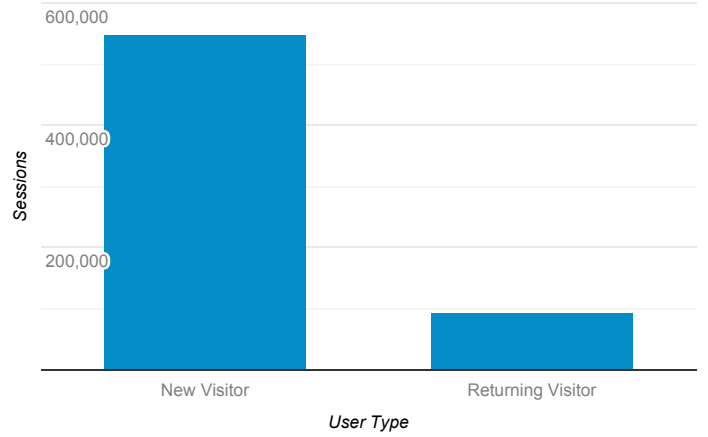

New vs Returning