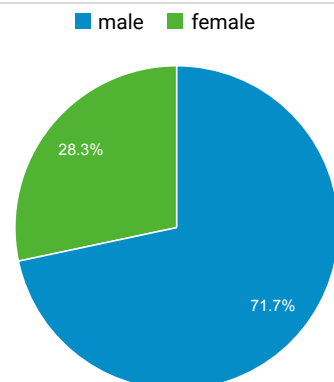

Users by Gender