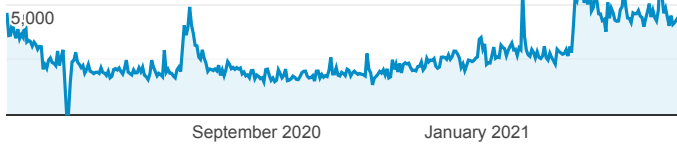

## Visits

**1,006,921**

% of Total: 100.00% (1,006,921)

## Visits

● Pageviews

10,000